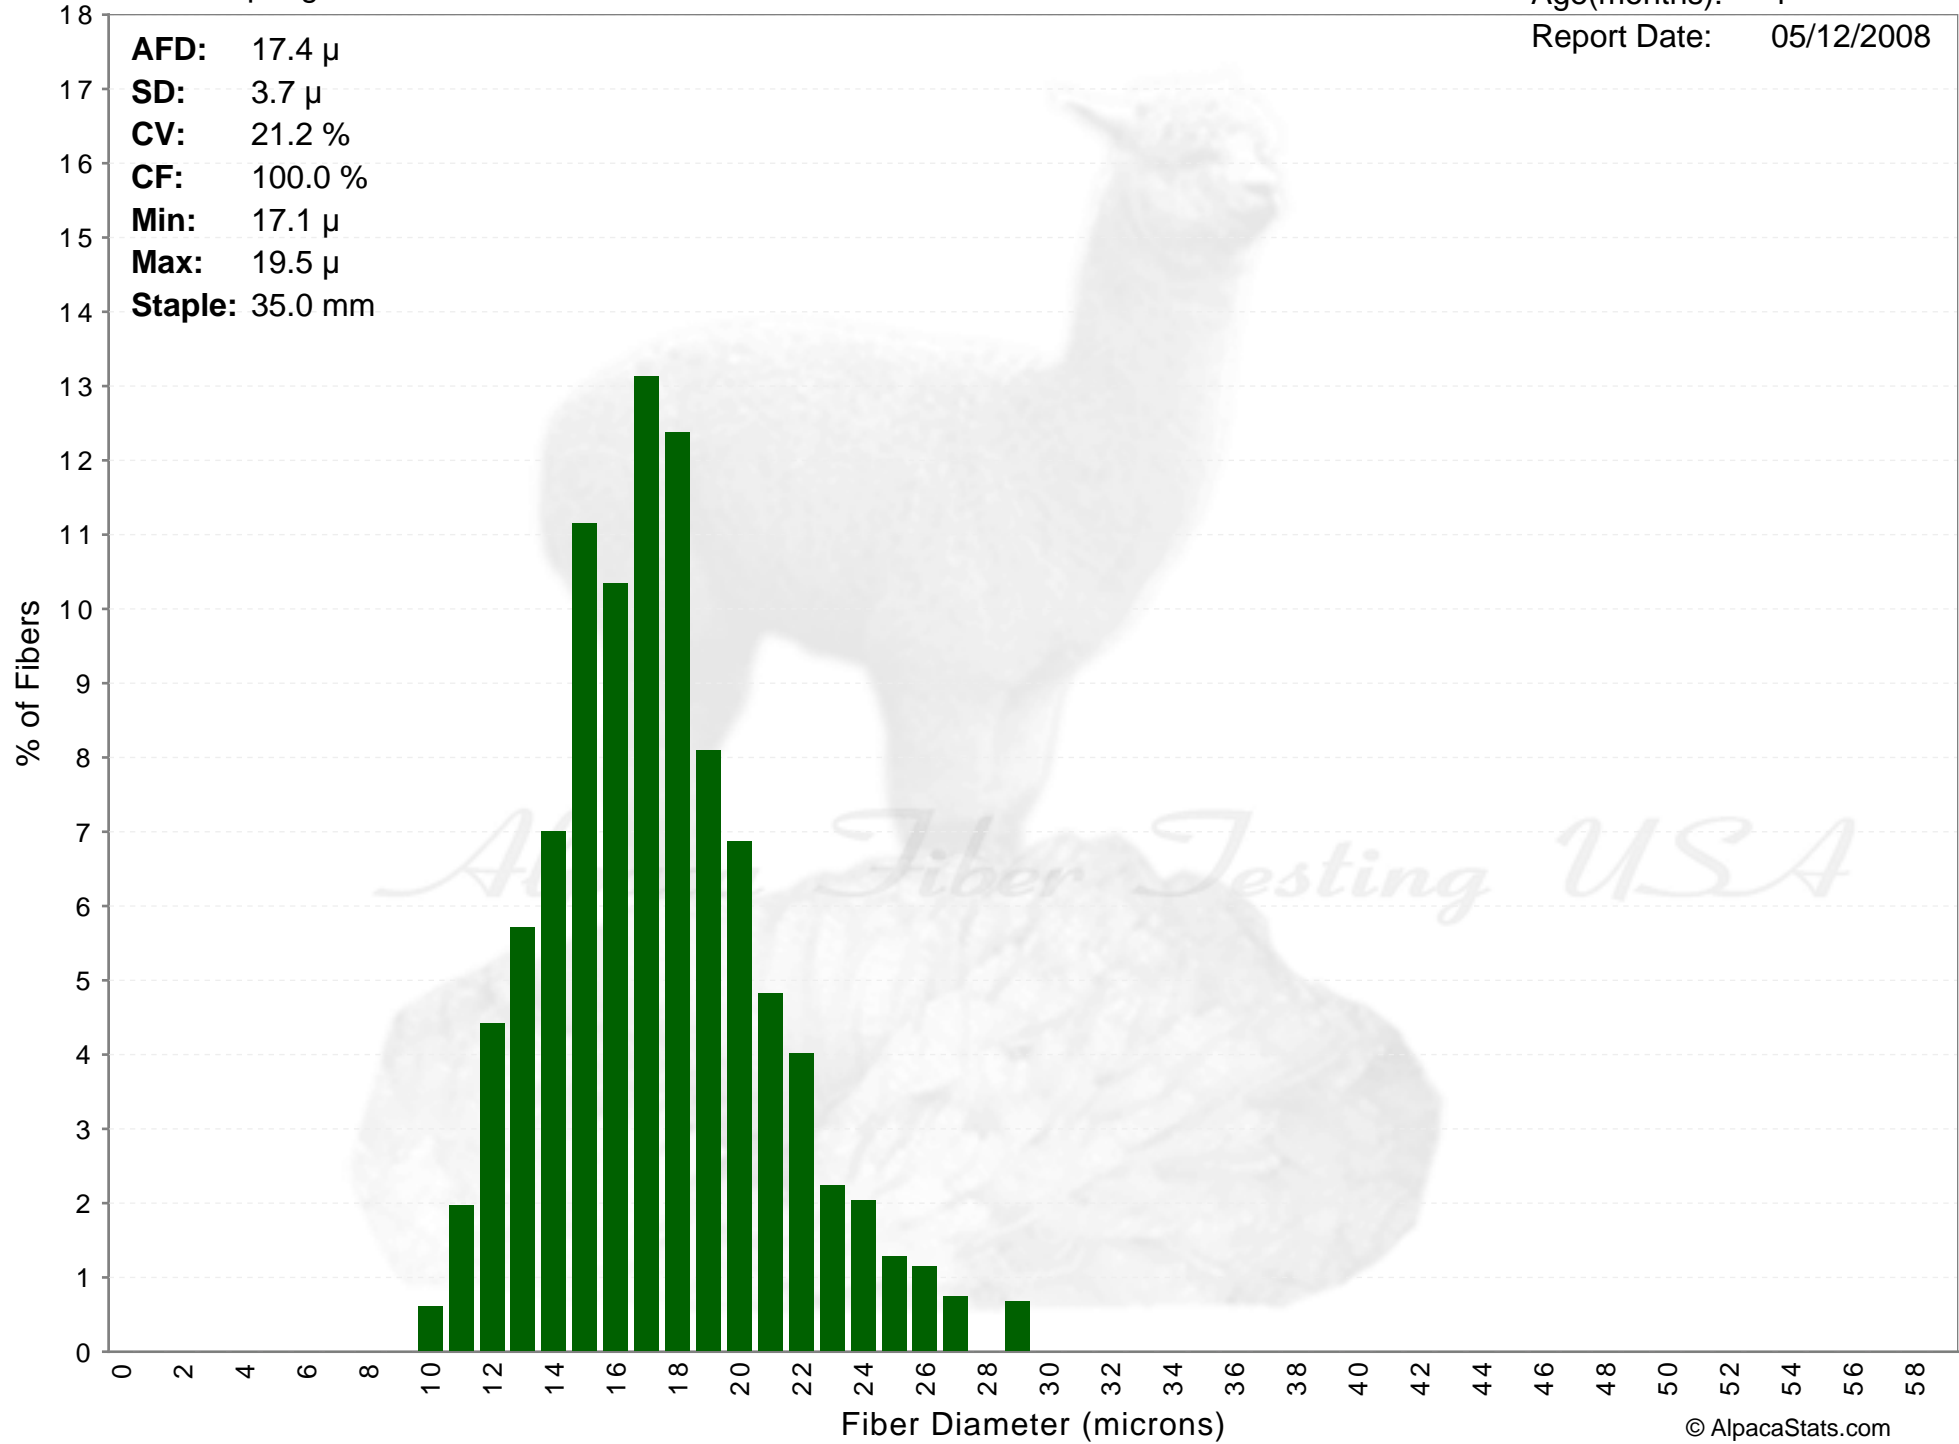

Mineral Springs Farm

AURELIAN

Age(months): 1

Report Date: 05/12/2008

AFD: 17.4 μ
SD: 3.7 μ
CV: 21.2 %
CF: 100.0 %
Min: 17.1 μ
Max: 19.5 μ
Staple: 35.0 mm

AURELIAN

AFD: 17.4 μ
SD: 3.7 μ
CV: 21.2 %
CF: 100.0 %
Min: 17.1 μ
Max: 19.5 μ
Staple: 35.0 mm

Alpaca Fiber Testing USA